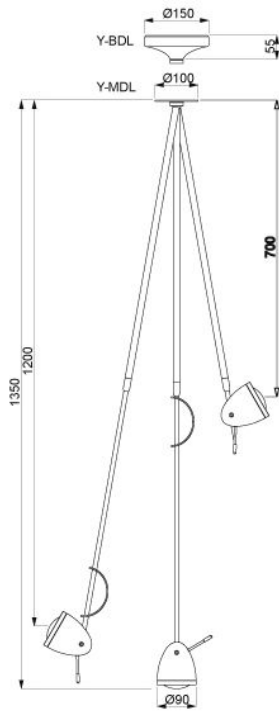

less'n'more

Ylux diffuser

Technical details

Pays de fabrication

Fabricant

less'n'more

Description

This less'n'more Ylux diffuser fits on every Ylux light where it ensures a diffuse light emission. It is made of satinised glass.