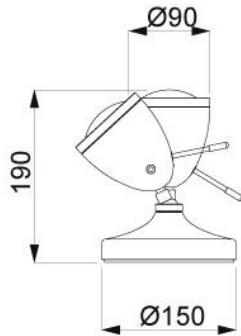

less'n'more

Ylux LED Chip

Farbtemperatur in Kelvin

- 2.700 extra blanc chaud
- 4.000 blanc

Technical details

Pays de fabrication	Allemagne
Fabricant	less'n'more
Créateur	less'n'more

Description

The less'n'more Ylux LED Chip is a spare part for all Ylux lights like the Ylux Table Light or the Ylux Ceiling Light. It has a colour temperature of 2,700 Kelvin.