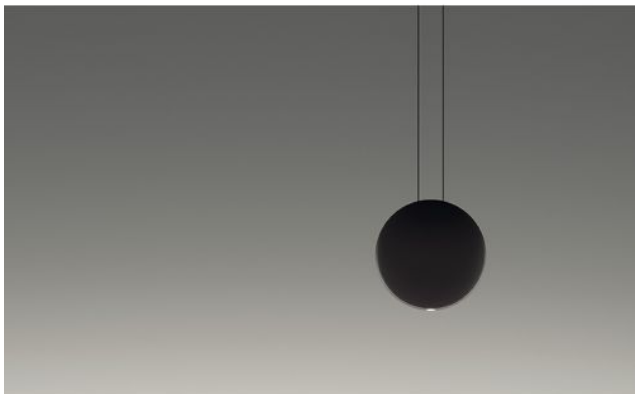

Vibia

Cosmos 2501

Dimmbarkeit

- dimmable DALI
- avec module Casambi
- pas baissable

Oberfläche

- brun
- gris
- vert

Technical details

Pays de fabrication	 Espagne
Fabricant	Vibia
Créateur	Lievore Altherr Molina
Indice de protection / Indice IP	IP20
Contenu de la livraison	LED
Diamètre en cm	27
matériel	ABS, acier, polycarbonate
réglage de la hauteur	hauteur déterminée
Puissance en Watt	4,5 W
LED	y compris
Indice de rendu des couleurs	>80
Flux lumineux en lm	485
La température de couleur en Kelvin	2.700 extra blanc chaud
canopée Dimensions	19 cm
hauteur totale	200 cm
Dimensions	B 4 cm Ø 27 cm

Description

The Vibia Cosmos 2501 is a single-light pendant lamp by the design team Lievore, Altherr and Molina. The Cosmos 2501 measures 27 cm in diameter and has a width of 4 cm. During installation, the pendant lamp can be individually suspended.

The Cosmos 2501 has a disc-shaped lamp shade made of polycarbonate. The pendant lamp is offered by Vibia in green, light grey or dark brown. A modern 4.5 Watt LED with a colour temperature of 2,700 Kelvin extra warm white is included. Three versions are offered: non-dimmable, DALI dimmable or with a Casambi module. The lamp with an integrated Casambi module can be dimmed with the Casambi app by smartphone / tablet via Bluetooth. It can be operated easily and intuitively via mobile devices with the free CASAMBI app (iOS and Android).