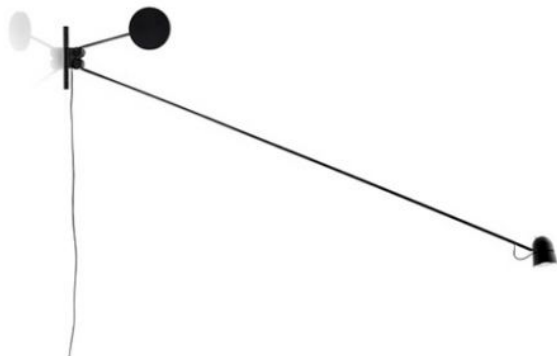

Luceplan

Counterbalance

Oberfläche

- noir
- blanc

Technical details

Pays de fabrication	 Italie
Fabricant	Luceplan
Créateur	Daniel Rybakken
année	2012
Couleur de la lampe	noir
Indice de protection / Indice IP	IP20
Contenu de la livraison	LED
matériel	acier, aluminium
atténuation	sur la tête de lampe
Puissance en Watt	16 W
LED	y compris
Indice de rendu des couleurs	90
Flux lumineux en lm	598
La température de couleur en Kelvin	2.700 extra blanc chaud
longueur du bras	190 cm
tête de luminaire masse	9 cm
Dimensions	L 192 cm

Description

The Luceplan Counterbalance is a black wall lamp, which can be aligned in the room at will cause of its swiveling light arm. The counterweight balances the movements of the long arm with help of gear wheels and guarantees the stability of the lamp head. The lamp head is made out of lacquered aluminum, the body is made of matt lacquered steel. Different brightness levels can be set with the dimmer on the lamp head. Daniel Rybakken designed the wall light in the year 2012. Apart from this light, also a spotlight as well as a floor lamp are on offer from this series.