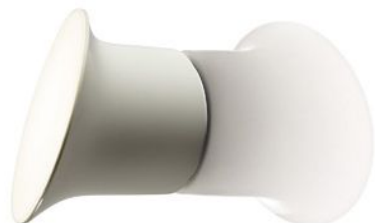

Luceplan

Ecran In&Out

Technical details

Pays de fabrication	 Italie
Fabricant	Luceplan
Créateur	Inga Sempé
année	2011
Indice de protection / Indice IP	IP65
Contenu de la livraison	LED
Profondeur en cm	15
Diamètre en cm	19
matériel	polycarbonate
Puissance en Watt	8 W
LED	y compris
Indice de rendu des couleurs	80
Flux lumineux en lm	186
La température de couleur en Kelvin	3.000 blanc chaud
répartition de la lumière	la lumière de chambre
Dimensions	Ø 19 cm

Description

The Luceplan Ecran In&Out is a wall lamp that is suitable for indoor as well as outdoor use. With protection class IP65, it is dust-proof and protected against water jets. The white body is made out of aluminum, the shade made out of white glass. The LED lamp creates glare-free room light cause of the slightly elliptical shape. Inga Sempé created the light in the year 2011.