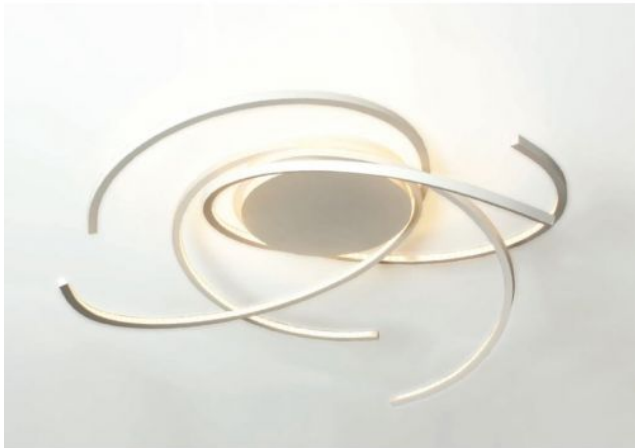

Escale

Space 100 cm

Oberfläche

- aluminium
- noir
- or
- blanc

Technical details

Pays de fabrication	 Allemagne
Fabricant	Escale
Créateur	Mosru Mohiuddin
année	2013
Indice de protection / Indice IP	IP20
Contenu de la livraison	LED
Diamètre en cm	100
matériel	aluminium
atténuation	gradable avec variateur à coupure de phase et à commande de phase
Puissance en Watt	36 W
LED	y compris
Indice de rendu des couleurs	90
La température de couleur en Kelvin	2.700 extra blanc chaud
remplacement des ampoules :	chez le fabricant / a l'usine
Flux lumineux total en LM	5.000
Dimensions	H 24 cm Ø 100 cm

Description

The Escale Space 100 is the largest ceiling light in this series. It has a diameter of 100 cm at a height of 24 cm. An LED with a colour temperature of 2700 Kelvin extra warm white serves as a light source.

The Space 100 ceiling light is offered in the surfaces aluminum smoothed, gold leaf, white and black. The lamp was designed by Mosru Mohiuddin in 2013.

This ceiling lamp can be dimmed on site with a trailing edge and / or leading edge phase dimmer. A Casambi module and a ZigBee module are offered as accessories. With the Casambi module, the ceiling light can be regulated with the Casambi App by smartphone or tablet via Bluetooth. The ZigBee module enables control of the light via voice control.