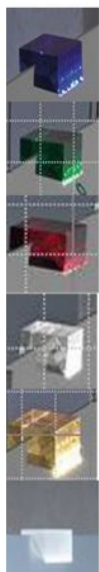

Escale CL2 replacement glass cubes

Ersatz-Glaswürfel

colours
Farben

blue
blau

green
grün

red
rot

transparent
transparent

yellow
gelb

white
weiß

Technical details

Pays de fabrication	 Allemagne
Fabricant	Escale
matériel	verre

Escale

CL2 replacement glass cube

Farbe

- blanc
- vert
- bleu
- rouge
- jaune
- transparent

Description

The Escale CL2 spare glass cubes are spare parts for the CL2 pendant lamp. There are replacement glass cubes in the following colours: transparent, yellow, red, blue, green and white (matt).

The glass cubes can be used not only as spare parts, but also to spice up a lamp with its own colour combinations of the cubes.