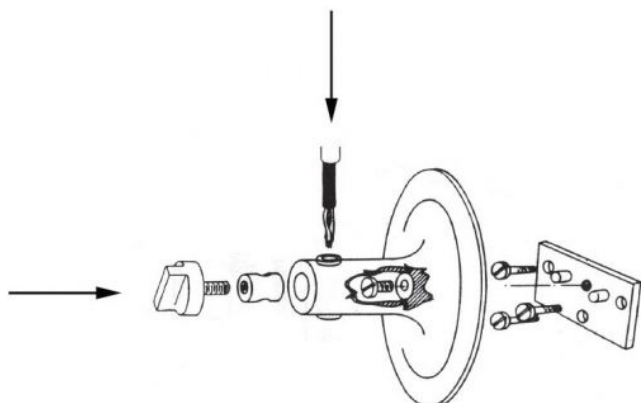

Oluce

Coupe 1158 wall mount

Technical details

Pays de fabrication

Fabricant

Oluce

Description

The Oluce Coupé 1158 wall mount is a spare part for the Coupé 1158 Wall Lamp. Included is the complete wall bracket. The wall bracket is available in black or white. If you like to order this article, please specify the colour of the desired wall bracket under the item Order Review in the field Order Comment.