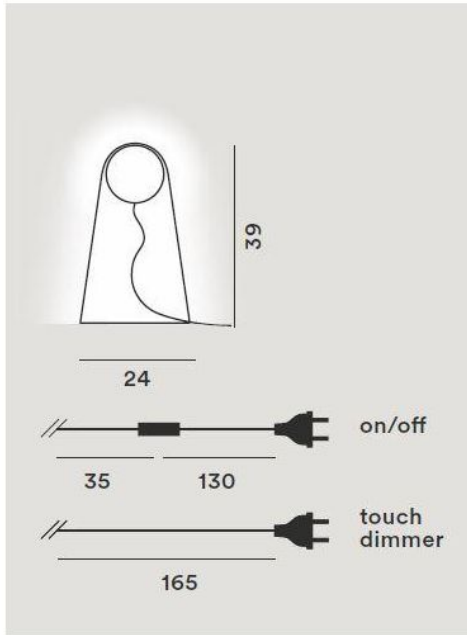

Foscarini

Satellight Tavolo external glass

Technical details

Pays de fabrication

Fabricant

Foscarini

Créateur

Eugeni Quitlet

matériel

verre

surface

transparent

Diamètre en cm

24

Dimensions

H 39 cm | Ø 24 cm

Description

The Foscarini Satellight Tavolo external glass is a spare part for the Satellight table lamp. The cone-shaped, transparent spare part is made of mouth-blown glass and has a height of 39 cm as well as a diameter of 24 cm at its lowest point.