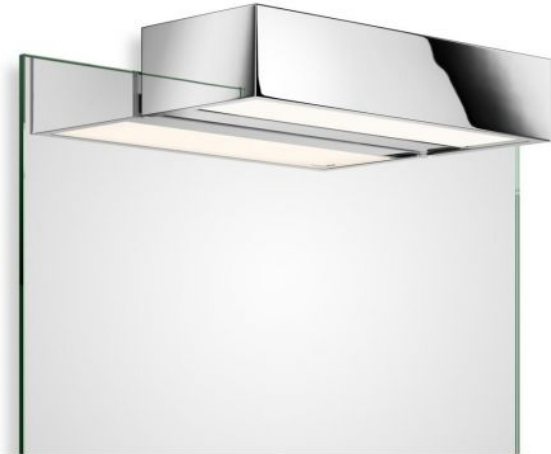

Decor Walther

Box 1-25 N LED

Oberfläche

- chrome
- or mat
- nickel
- noir
- or
- rose
- blanc

Farbtemperatur in Kelvin

- 2.700 extra blanc chaud
- 3.000 blanc chaud

Technical details

Pays de fabrication	 Allemagne
Fabricant	Decor Walther
Créateur	Maiken Walther
année	2016
Indice de protection / Indice IP	IP44
Contenu de la livraison	LED
Profondeur en cm	10
matériel	métal, verre acrylique
atténuation	dimmerable sur place avec commande gradateur de phase inverse
Puissance en Watt	15,8 W
LED	y compris
Indice de rendu des couleurs	80
Flux lumineux en lm	2.646
répartition de la lumière	directement et indirectement
Dimensions	H 5 cm L 25 cm

Description

The Decor Walther Box 1-25 N LED mirror light has a length of 25 cm and a height of 5 cm. Its depth is 10 cm. It is suitable for mirrors with a maximum thickness of 6 mm. This lamp radiates its light both downwards and upwards. The light is glare-free and evenly distributed through a diffuser made of white matt acrylic glass. The lamp is available in chrome, satin nickel, white matt, black matt, gold (glossy), gold matt and rose gold finishes. The integrated LED is dimmable on site with a trailing edge phase dimmer. It is offered with a colour temperature of 2,700 Kelvin extra warm white or 3,000 Kelvin warm white. The lamp with a colour temperature of 2,700 Kelvin extra warm white is also available in dark bronze on request. With IP44 protection, the Box 1-25 N LED can be used as a bathroom lamp. In addition to this LED version, a R7s halogen version of the clip-on light for mirrors is also available.