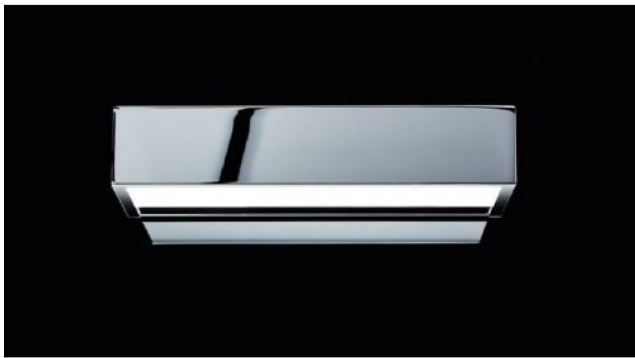

Decor Walther

Box 25

Oberfläche

- chrome
- nickel
- rose

Technical details

Pays de fabrication	 Allemagne
Fabricant	Decor Walther
Créateur	Maiken Walther
Indice de protection / Indice IP	IP44
Contenu de la livraison	Leuchtmittel/Bulb
Profondeur en cm	10
matériel	métal, verre
atténuation	dimmerable sur place
Socle / Douille	R7s
Puissance (max. Watt)	100 Watt
Dimensions	H 5 cm L 25 cm

Description

The Decor Walther Box 25 wall lamp emits light simultaneously upwards and downwards. A diffuser made of white matt glass glare control the light in both directions and scatters it evenly. This wall lamp is 25 cm long, 5 cm high and 10 cm deep. With protection class IP44, this lamp is also suitable for the bathroom. It is available in chrome. A R7s halogen lamp with a maximum output of 100 watts can be used as the light source. The Box 25 is also offered with an integrated LED (Box 25 N LED).