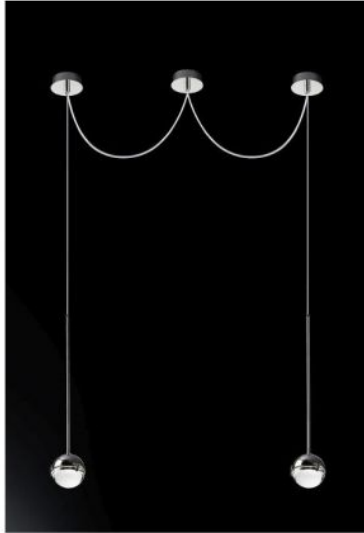

Cini & Nils

Convivio pendant lamp 2-lights LED

Oberfläche

- chrome
- noir

Technical details

Pays de fabrication	 Italie
fabricant	Cini & Nils
concepteur	Luta Bettonica
concepteur 2	Mario Melocchi
année	2005
protection	IP20
Contenu de la livraison	LED
Diamètre en cm	11
matériel	acier, aluminium, laiton, verre
longueur de câble	385 cm
réglage de la hauteur	hauteur déterminée
atténuation	dimmerable sur place avec commande gradateur de phase inverse
LED	y compris
Indice de rendu des couleurs	92
La température de couleur en Kelvin	2.800 blanc chaud
canopée Dimensions	14 cm
Les performances du système	2 x 13 Watt
Flux lumineux total en LM	2.600
Dimensions	H 65 cm Ø 11 cm

Description

The Cini & Nils Convivio pendant lamp 2-lights LED emits its light directly downwards, whereby the light is bundled by transparent glass lenses. This creates a distinctive, clear illumination. The 2-lights pendant lamp has a decentralised canopy, so that the lamp can be installed independently of the power supply. In addition, it is also possible to choose any distance between the two pendulums during installation.

The Convivio pendant lamp is available in black matt and chrome finish. Two LEDs are integrated as light sources, which can be dimmed on site with a trailing edge phase dimmer. With an optionally available Casambi module, the light can also be dimmed via Bluetooth with the Casambi app by smartphone / tablet. On request, the pendant lamp can be supplied with an already integrated Casambi module. The cable length can be set individually by the installation.