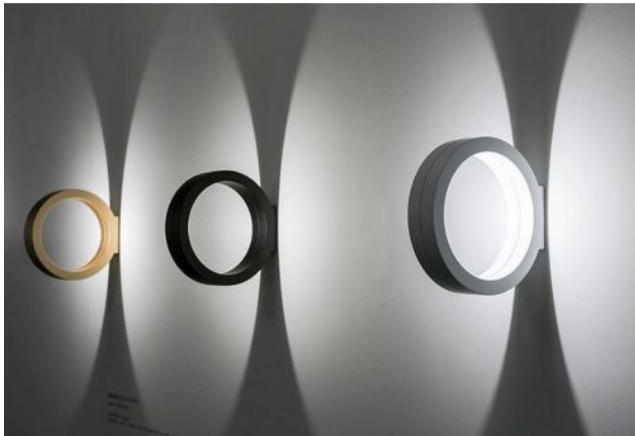

Cini & Nils

Assolo wall and ceiling lamp

Oberfläche

- noir
- or
- blanc

Dimmbarkeit

- dimmable sur place avec commande gradateur de phase inverse
- pas baissable

Technical details

Pays de fabrication	 Italie
Fabricant	Cini & Nils
Créateur	Luta Bettonica
année	2013
Indice de protection / Indice IP	IP20
Contenu de la livraison	LED
Profondeur en cm	20
Diamètre en cm	20
matériel	aluminium
Puissance en Watt	16 W
LED	y compris
Indice de rendu des couleurs	80
Flux lumineux en lm	1.300
La température de couleur en Kelvin	2.800 blanc chaud
Dimensions	B 5 cm Ø 20 cm

Description

The Cini & Nils Assolo wall and ceiling lamp can be mounted vertically, horizontally or in a row. Its ring has a diameter of 20 cm. The light is emitted by an integrated LED on the inside and reflected from there, thus indirectly illuminating both the lamp itself and the surroundings. This creates a play of light and shadow on the wall or ceiling. The lamp is available in white, black and gold matt. The Assolo wall and ceiling lamp is offered in two versions: non-dimmable and dimmable on site with a trailing edge phase dimmer. The on site dimmable version can also be dimmed with an optionally available Casambi module using a smartphone/tablet via Bluetooth. An LED with a colour temperature of 2,800 Kelvin warm white is included as a light source. On request, this lamp is also available with a round wall plate with a diameter of 9.2 cm, which can be used to cover flush boxes.