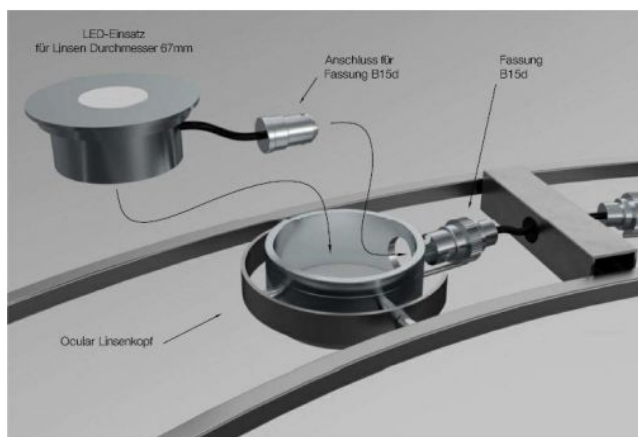

Licht im Raum

LED conversion for Ocular

Technical details

Pays de fabrication	 Allemagne
Fabricant	Licht im Raum
Créateur	Licht im Raum
Indice de protection / Indice IP	IP40
Contenu de la livraison	LED
atténuation	dimmerable sur place avec commande gradateur de phase inverse
LED	y compris
répartition de la lumière	directement et indirectement

Description

The LED conversion for Ocular Classic with B15 socket is an LED insert. The insert is available for the lens diameters 67 mm. A connection for a B15 socket is integrated. The LED inserts have one uplight and one downlight. They are dimmable on site with a trailing edge phase dimmer.