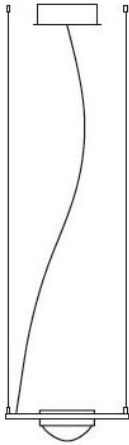

## Ocular lens LED

### Linsendurchmesser

- 100 mm
- 67 mm

### Technical details

<b>Pays de fabrication</b>	 Allemagne
<b>Fabricant</b>	Licht im Raum
<b>Créateur</b>	Licht im Raum
<b>matériel</b>	verre

### Description

The Licht im Raum Ocular Lens LED focuses the emitted light and directs it immediately in the desired direction. It has an embossed edge and is available with a diameter of 67 mm or 100 mm. This Ocular lens is a replacement part for all LED lamps of the series and is suitable for the Ocular 1 LED, 2 LED, 4 LED, 6 LED, 6 LED series 100 as well as all LED wall lamps and spot lamps of the Ocular series.