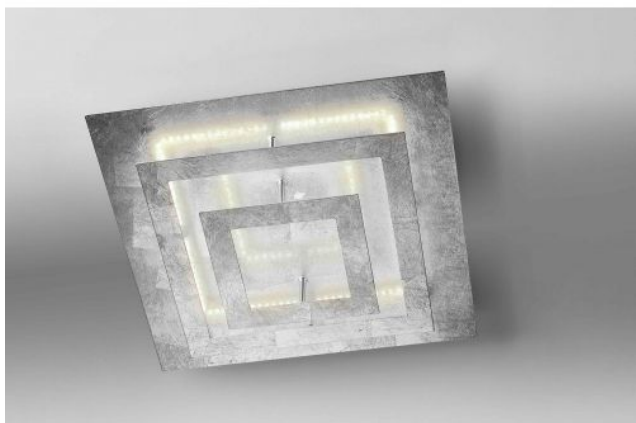

Lupia Licht

Square

Oberfläche

- or
- argent
- blanc

Technical details

Pays de fabrication	 Allemagne
Fabricant	Lupia Licht
Indice de protection / Indice IP	IP20
Contenu de la livraison matériel	LED métal
atténuation	dimmerable sur place avec commande gradateur de phase inverse
Puissance en Watt	27 W
LED	y compris
Indice de rendu des couleurs	>90
Flux lumineux en lm	2.200
La température de couleur en Kelvin	2.700 extra blanc chaud
Dimensions	H 10 cm B 40 cm L 40 cm

Description

The Lupia Light Square is 40 cm long, 40 cm wide and 9.5 cm high. This wall / ceiling lamp is available in different surfaces. On the square frame, there are LEDs that radiate indirectly against the reflector. The lamp with a gold leaf surface produces a particularly warm light. The Square by Lupia Licht can be dimmed on site with a trailing edge phase dimmer. The Square wall/ceiling lamp comes from the manufacturer Lupia Licht in Germany.