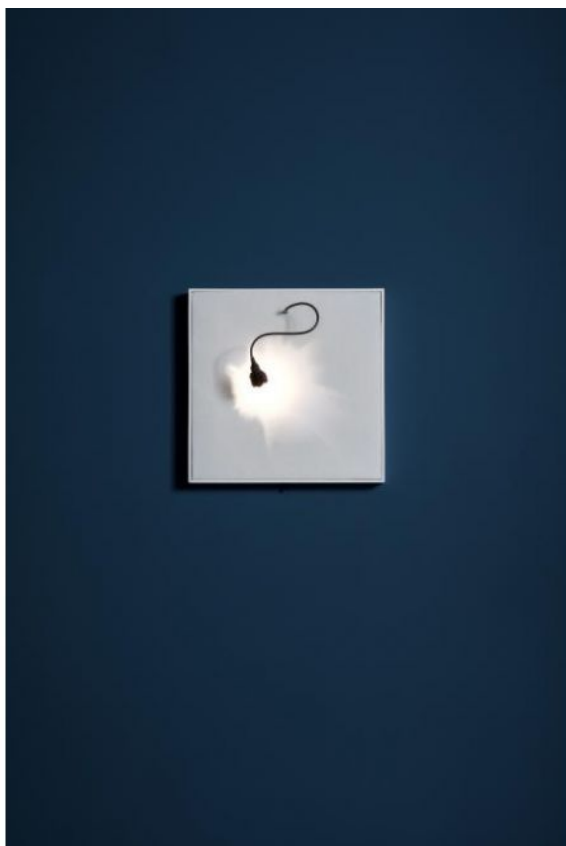

Catellani & Smith

Luce che dipinge

Technical details

Pays de fabrication	 Italie
Fabricant	Catellani & Smith
Créateur	Enzo Catellani
année	2002
Indice de protection / Indice IP	IP20
Contenu de la livraison	LED
matériel	toile
Socle / Douille	G4
Puissance en Watt	1 W
LED	y compris
Indice de rendu des couleurs	80
Flux lumineux en lm	75
La température de couleur en Kelvin	2.700 extra blanc chaud
remplacement des ampoules :	sur le site meme
Dimensions	H 50 cm B 50 cm

Description

The Catellani & Smith Luce che dipinge consists of a white canvas on which a movable, black light arm with lamp emits its light. The lamp is surrounded by a black lamp cover, which can be moulded. Due to the adjustable flex structure of the light arm as well as the shapeable bulb cover, always new impressive pictures can be created out of light and shade on the canvas. Enzo Catellani designed this extraordinary light object in 2002 and gave it the appropriate name of "light painting".

The Luce che dipinge has a canvas in the size 50 x 50 cm. As lamp, a replaceable, low-voltage LED with a power of 1.5 watts is delivered.