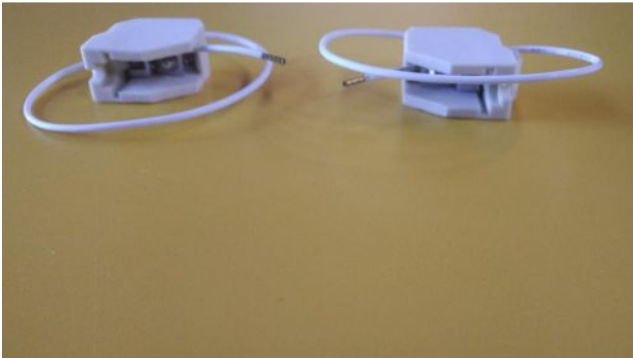

## SML Wall spare socket R7s pair

### Technical details

<b>Pays de fabrication</b>	 Allemagne
<b>Fabricant</b>	Serien Lighting
<b>Créateur</b>	Jean Marc da Costa
<b>Socle / Douille</b>	R7s

### Description

The Serien Lighting SML Wall replacement socket R7s can be used for the SML halogen wall lamp in the sizes Medium and Large. This spare part is a pair of replacement sockets. Two R7s sockets are required per Medium or Large lamp.