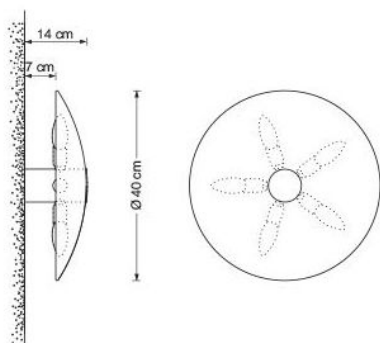

Florian Schulz

Gela 40 spare glass

Technical details

Pays de fabrication

Fabricant

Florian Schulz

Créateur

Florian Schulz

matériel

Le verre opale

Diamètre en cm

40

Dimensions

H 7 cm | Ø 40 cm

Description

This replacement glass by Florian Schulz is suitable for the Gela 40 wall and ceiling lamp. It is made of white, high-quality opal glass and has a diameter of 40 cm. It is supplied without glass holder. Please indicate the surface of your lamp when ordering.