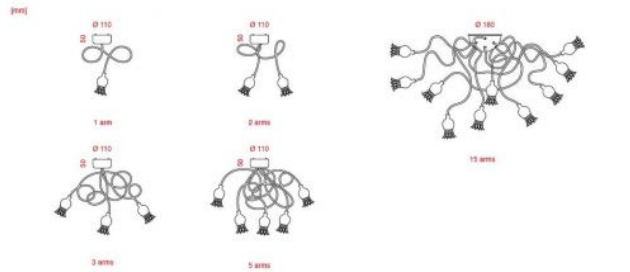

Serien Lighting

Poppy Spare Bimetallic Lamellae

Technical details

Pays de fabrication	 Allemagne
Fabricant	Serien Lighting
matériel	bimétallique
Dimensions	L 12 cm

Description

The Serien Lighting Poppy replacement bimetal lamellae can be used for all lamps from the Poppy family. This replacement part has the shape of a metal flower. After switching on the light, the metal flower opens due to the heat of the light bulb. The lamellae can be replaced without tools.