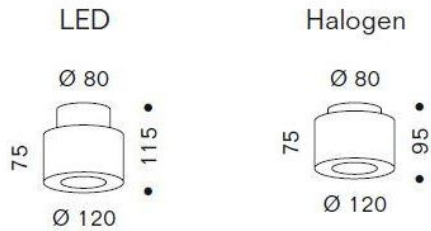

Serien Lighting

Reef Spare Shade

Technical details

Pays de fabrication	 Allemagne
Fabricant	Serien Lighting
Créateur	next space
matériel	mousse de céramique
Diamètre en cm	12
Dimensions	H 7,5 cm Ø 12 cm

Description

The Serien Lighting Reef replacement shade is made of high-quality, white ceramic foam. The replacement shade is suitable for all Reef lamps by Serien Lighting. This spare part has a diameter of 12 cm and a height of 7.5 cm. The scope of delivery includes two screws and a retaining plate with which the shade is attached to the lamp.