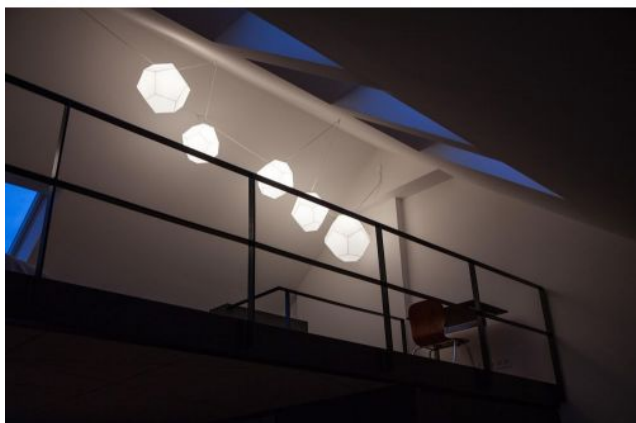

Lichtlauf

Casino

Durchmesser in cm

- 37
- 44
- 56

Technical details

Pays de fabrication	 Allemagne
Fabricant	Lichtlauf
Créateur	Christoph Matthias
année	2013
Indice de protection / Indice IP	IP20
Contenu de la livraison	Leuchtmittel/ Bulb
matériel	polycarbonate
surface	blanc
couleur de câble	transparent
longueur de câble	150 cm
réglage de la hauteur	hauteur déterminée
atténuation	dimmerable sur place
Socle / Douille	E27
Puissance (max. Watt)	70 Watt
remplacement des ampoules :	sur le site meme

Description

The Lichtlauf Casino represents a geometric figure. A white dodecahedron as a luminous sculpture. The mild light of this lamp illuminates the room and creates a special lighting mood. The white pendant lamp is made of resistant and high-quality polycarbonate. The Lichtlauf Casino is available with a diameter of 37 cm, 44 cm or 56 cm. The Lichtlauf Casino can be mounted anywhere on the ceiling, regardless of the position of the power outlet. The V-shaped suspension on the transparent cable emphasises the dancing, floating character of the lamp. The Casino by Lichtlauf has an E27 socket and can be operated with conventional halogen bulbs as well as with LED retrofit bulbs.