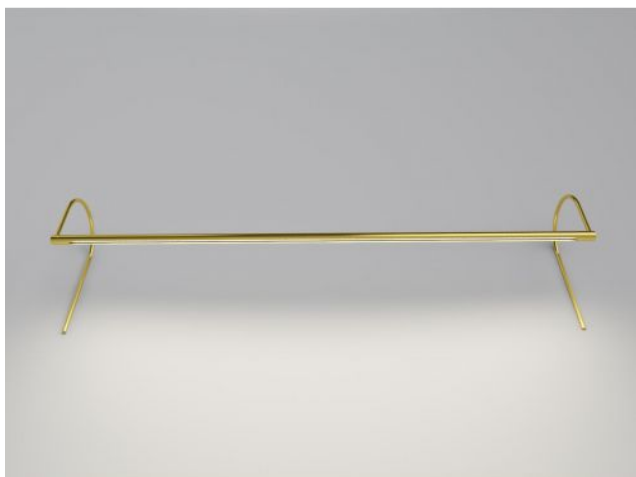

## Minimus 119 cm Typ 15

### Oberfläche

- chrome
- or mat
- Laiton brillant
- Laiton mat
- nickel brillant
- matte de nickel
- noir
- Browning
- or brillant

### Description

The Betec Minimus is a further development of the Clarus picture light. In contrast to the Clarus, its lamp head is thicker with a diameter of 1.8 cm. The Minimus was designed for the use of a Duo LED. A Duo LED consists of two LEDs in one housing and therefore has a particularly high light output. As a result, this picture light can also fulfil the side effect of brightening up a room. Its emitted light is mainly directed at the respective object, but it is reflected into the room at the same time, so that a pleasant atmosphere is created with the basic brightness.

The Minimus has a lamp head that can be rotated around its own axis. This makes the lamp ideal for illuminating pictures, menus and music stands. Here, the lamp is offered with a length of 119.1 cm and a projection of 15 cm (bracket type 15). It is available in the surfaces brass glossy, brass matt, chrome, nickel glossy, nickel matt, burnished, black matt, gold glossy and gold matt. With the supplied mounting set, the lamp can easily be fixed directly to a picture or to the wall. The picture light has a colour temperature of 2,700 Kelvin extra warm white as standard. On request, it is also available with 2,400 Kelvin extra warm white, 3,000 Kelvin warm white or 3,100 Kelvin white. The integrated LED is characterised by very good colour rendering with a high colour rendering index of Ra >90. A touch dimmer is offered as an accessory, with which the lamp can be switched and dimmed by touch. It is additionally offered in two other lengths and with a projection of 20 cm.