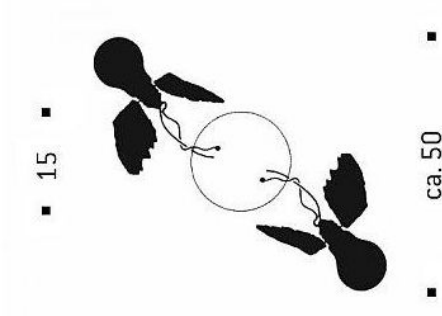

Ingo Maurer

Lucellino Doppio, NT and W Spare LED Ambient from 2022

Technical details

Pays de fabrication	 Allemagne
Fabricant	Ingo Maurer
Créateur	Ingo Maurer
couleur de câble	rouge
atténuation	dimmable
Socle / Douille	E27
Puissance en Watt	5 W
Indice de rendu des couleurs	>90
Flux lumineux en lm	380
La température de couleur en Kelvin	Dim to warm
Indice de protection / Indice IP	IP20

Description

This Ingo Maurer Lucellino replacement LED Ambient is suitable for the Lucellino Doppio, NT and W with LED bulb from model 2022. The specially manufactured LED bulb is a low-voltage LED with 12 volts and a wattage of 5 watts. The bulb is supplied with a 27 cm long and red cable. When dimmed, the light colour of the bulb changes to a warmer tone (from 2,700 Kelvin to 2,000 Kelvin extra warm white) due to the dim to warm technology.