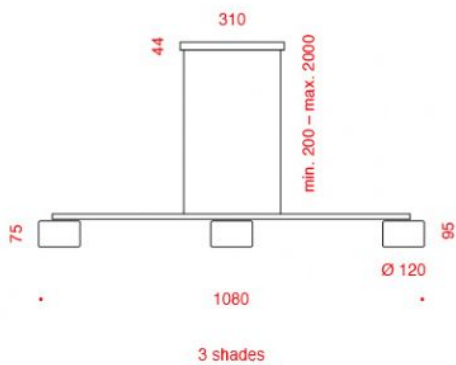

Serien Lighting

Reef Suspension 3 Set of sockets

Technical details

Pays de fabrication	 Allemagne
Fabricant	Serien Lighting
atténuation	dimmerable sur place
Socle / Douille	G9

Description

The Serien Lighting Reef Suspension 3 set of lampholders consists of three G9 sockets. The sockets are each supplied with a cable, one with a short cable and two with a long one. This spare part is suitable for the pendant lamp Reef Halogen Suspension 3.