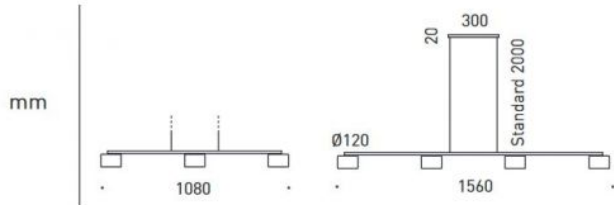

Serien Lighting

Reef Suspension 4 Set of sockets

Technical details

Pays de fabrication	 Allemagne
Fabricant	Serien Lighting
atténuation	dimmerable sur place
Socle / Douille	G9

Description

The Serien Lighting Reef Suspension 4 set of sockets consists of four G9 sockets. The sockets are each supplied with a cable, two with a short cable and two with a long cable. This spare part is suitable for the pendant lamp Reef Halogen Suspension 4.