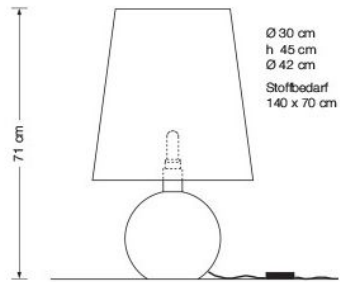

Florian Schulz

Ora 25 spare shade

Technical details

| | |
|----------------------------|---|
| Pays de fabrication |  Allemagne |
| Fabricant | Florian Schulz |
| matériel | soie |
| couleur | blanc |
| Diamètre en cm | 42 |
| Dimensions | H 45 cm Ø 42 cm |

Description

The replacement shade for the Florian Schulz Ora 25 table lamp is made of white silk. The shade diameter is 42 cm (bottom) and 30 cm (top). The height of the replacement shade is 45 cm.