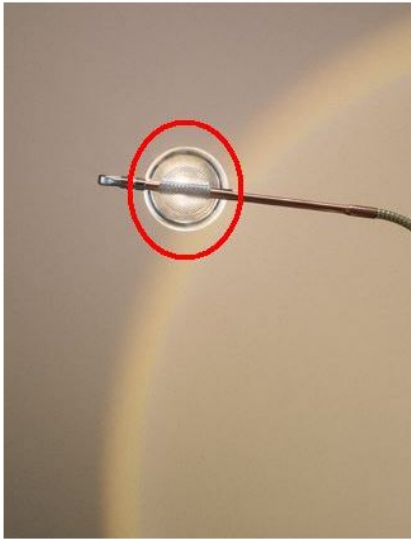

## EC Lens 32 mm

### Technical details

<b>Pays de fabrication</b>	 Italie
<b>Fabricant</b>	Catellani & Smith
<b>matériel</b>	aluminium, métal
<b>Diamètre en cm</b>	32
<b>Dimensions</b>	Ø 32 cm

### Description

This replacement lens with a diameter of 32 mm is an original spare part suitable for the Wa Wa and Jackie O lamps by Catellani & Smith. Delivery includes mounting bracket and glare shield.