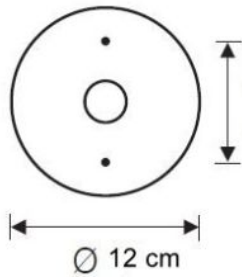

Florian Schulz

Gela 40 / 55 / 80 Backplate for mounting on ceiling boxes

Version

- Laiton laqué bruni
- Laiton laqué bruni foncé
- Matt laiton brossé laqué
- Fini laiton poli
- Laiton poli sans laque
- laiton chromé
- laiton plaqué cuivre laqué
- laiton cuivré laqué mat brossé
- laiton nickelé
- laiton nickele laque
- Matt laiton brossé nickelé

Technical details

Pays de fabrication	 Allemagne
Fabricant	Florian Schulz
Créateur	Florian Schulz
Diamètre en cm	12
Dimensions	Ø 12 cm

Description

This original accessory from the German manufacturer Florian Schulz is a cover plate for mounting the Florian Schulz ceiling lamps from the Gela 40 / 55 / 80 series on ceiling boxes. The Gela cover plate has a diameter of 12 cm. The cover plate is available in the following surfaces: polished lacquered brass, matt brushed lacquered brass, nickel-plated brass, chrome-plated brass, burnished lacquered brass, dark burnished lacquered brass, copper-plated brass, nickel-plated lacquered brass, polished unlacquered brass, matt brushed lacquered copper-plated brass or matt brushed nickel-plated brass.