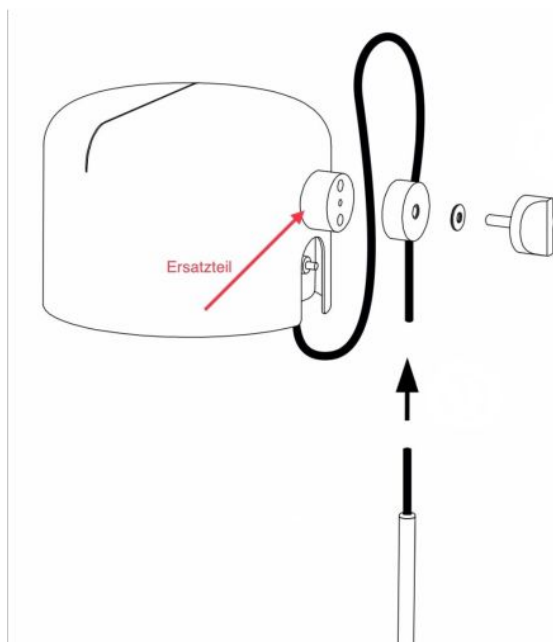

## Replacement lamp head mounting for Coupé 3321

### Description

This original spare part is suitable for the Oluce Coupé 3321 floor lamp and replaces the fixing shown on the lamp head of the floor lamp.