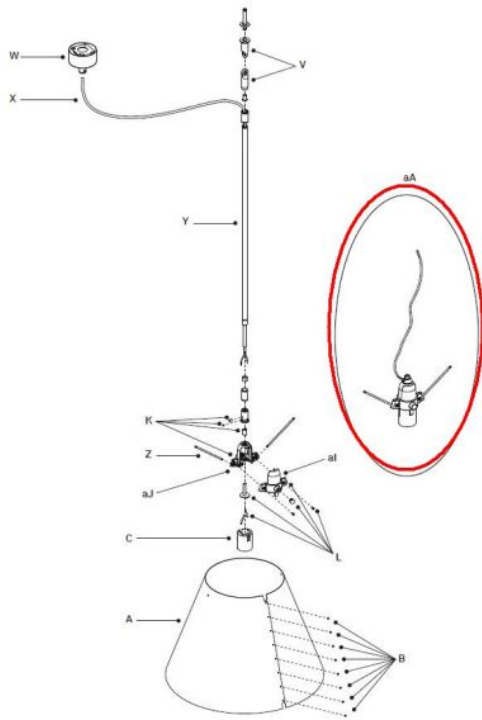

D13s

Luceplan

Costanza replacement lampholder E27 with 3,2m wire

Technical details

Land van herkomst

Italië

Fabrikant

Luceplan

Omschrijving

Original Luceplan Costanza Replacement lampholder E27 with 3.2m wire