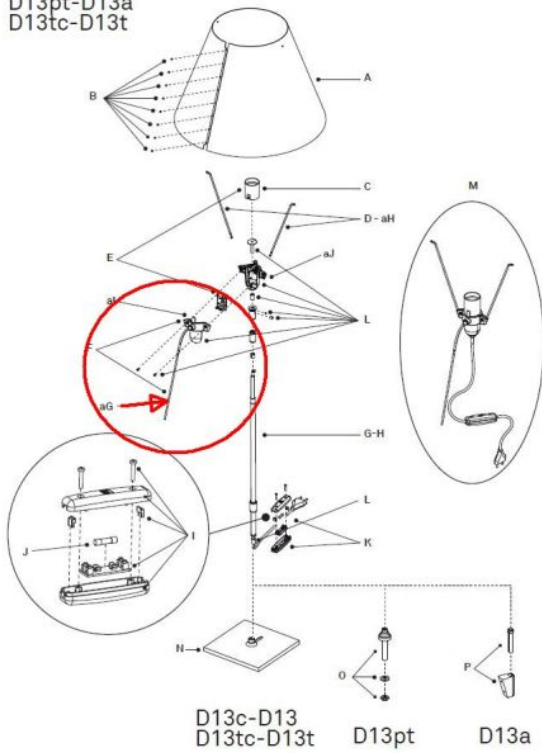

D13c-D13
D13pt-D13a
D13tc-D13t

Luceplan

Costanza replacement stem sensor old version

Struktur

- zwart
- aluminium

Technical details

Land van herkomst

 Italië

Fabrikant

Luceplan

Omschrijving

Original Luceplan Costanza replacement stem sensor available in black and aluminium. This replacement stem sensor is only usable for the old version of the lamp. See Pictures to identify which version you have.