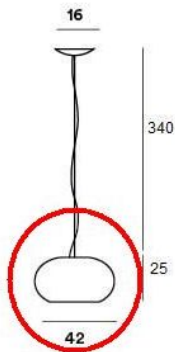

Foscarini

Buds Sospensione 2 LED Spare glass

Diffusorfarbe

- grijs
- warm wit
- cipria

Technical details

Land van herkomst	 Italië
Fabrikant	Foscarini
materiaal	glas
Diameter in cm	42
Dimensions	H 25 cm Ø 42 cm

Omschrijving

This Foscarini original spare part replaces the existing glass of the Buds LED pendant lamp. This glass is only suitable for the Buds Sospensione 2 LED. The glass is available in grey, cipria and warm white (bianco caldo).