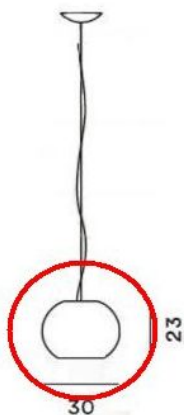

Foscarini

Buds Sospensione 3 LED Spare glass

Diffusorfarbe

- groen
- warm wit
- cipria

Technical details

Land van herkomst	 Italië
Fabrikant	Foscarini
materiaal	glas
Diameter in cm	30
Dimensions	H 23 cm Ø 30 cm

Omschrijving

This Foscarini original spare part replaces the existing glass of the Buds LED pendant lamp. This glass is only suitable for the Buds Sospensione 3 LED. The glass is available in green, cipria and warm white (bianco caldo).