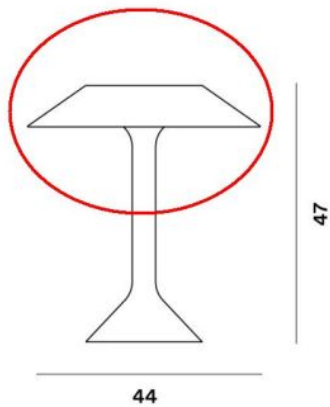

Foscarini

Chapeaux M replacement shade

Diffusorfarbe

- grijs
- rood
- oker

Technical details

Land van herkomst	Italië
Fabrikant	Foscarini
materiaal	metaal
Diameter in cm	44
Dimensions	Ø 44 cm

Omschrijving

This original Foscarini spare part is a replacement shade made of metal, suitable for the Chapeaux M table lamp. The replacement shade from the Italian manufacturer has a diameter of 44 cm. The Replacement Shade is available in red, ochre and grey.