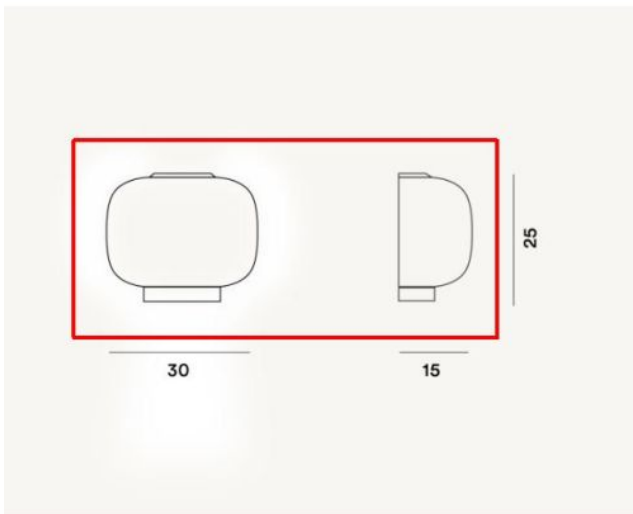

Foscarini

Chouchin Semi Wall Lamp Replacement Glass

Technical details

Land van herkomst	 Italië
Fabrikant	Foscarini
Ontwerper	Ionna Vautrin
materiaal	glas
oppervlak	wit
Diepte in cm	15
Dimensions	H 25 cm B 30 cm

Omschrijving

This Foscarini original replacement glass is a spare part for the Foscarini Chouchin Semi Wall Lamp. The replacement glass is available in white. The replacement glass is 30 cm wide, 25 cm high and 15 cm deep.