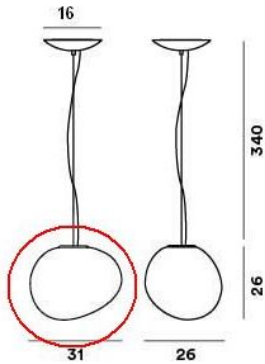

Foscarini

Gregg Media Table and Pendant Lamp Replacement Glass-after 2022

Technical details

Land van herkomst	 Italië
Fabrikant	Foscarini
materiaal	glas
oppervlak	wit
Dimensions	H 26 cm B 26 cm L 31 cm

Omschrijving

The Foscarini Gregg Media replacement glass is an original replacement glass from the Italian manufacturer in white satin suitable for the Gregg Sospensione Media pendant light and the Gregg Media Tavolo table lamp. **Order this Version of the Replacement Glass if your lamp was produced at the year 2023 or later.**