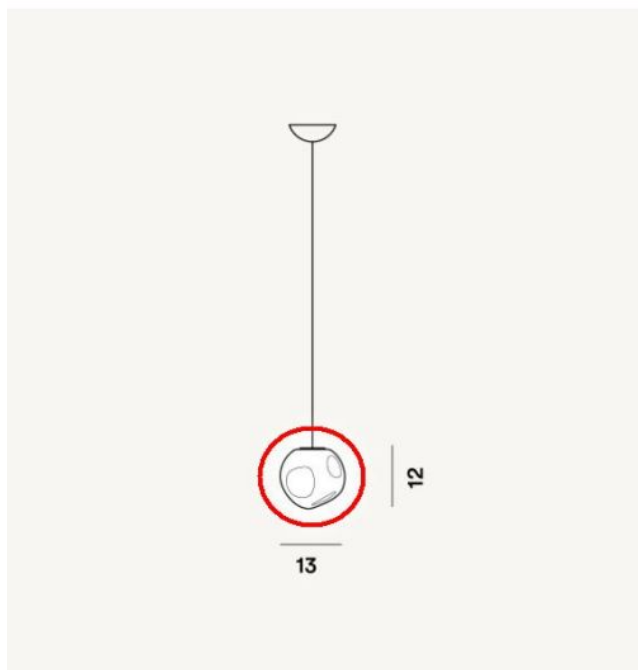

Foscarini

Hoba Piccola Sospensione Replacement Glass

Technical details

Land van herkomst	 Italië
Fabrikant	Foscarini
materiaal	glas
oppervlak	wit
Diameter in cm	13
Dimensions	H 12 cm Ø 13 cm

Omschrijving

This Foscarini original spare part replaces the existing glass of the Foscarini Hoba Piccola Pendant Lamp. The mouth-blown glass is available in white and is only suitable for the Foscarini Hoba Piccola Pendant Lamp. This replacement glass is 12 cm high and has a diameter of 13 cm. This white replacement glass has the same structure as the original glass.