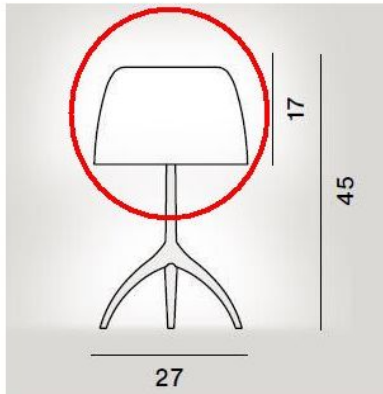

Foscarini

Lumiere 05 Tavolo Grande - Replacement Glass G9 up to 2021

Oberfläche

- warm wit
- kers
- wit

Technical details

Land van herkomst	 Italië
Fabrikant	Foscarini
materiaal	glas
Diameter in cm	27
Dimensions	H 17 cm Ø 27 cm

Omschrijving

This Foscarini original spare part replaces the existing glass of the Foscarini Lumiere 05 Tavolo Grande **with G 9 Socket (produced by Foscarini up to the year 2021)**. This replacement glass is 17 cm high and has a diameter of 27 cm. This replacement glass is available in white, warm white (bianco caldo) and red.