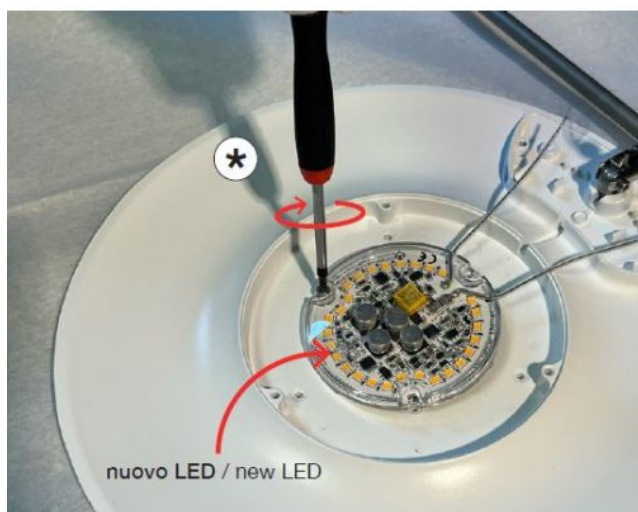

Catellani & Smith

Spare LED illuminant for Lederam C 180 / WF 25

Technical details

Land van herkomst	 Italië
Fabrikant	Catellani & Smith
Wattage	15 W
Kleurtemperatuur in Kelvin	2.700 extra warm wit
Beschermingsklasse / IP-bescherming	IP20

Omschrijving

The Original LED-Replacement lamp for the Lederam C180 and the Lederam WF 25 is a replaceable LED with a power of 15 watts and a colour temperature of 2,700 Kelvin extra warm white. This lamp is suitable for the following Catellani Smith Lederam lamps: