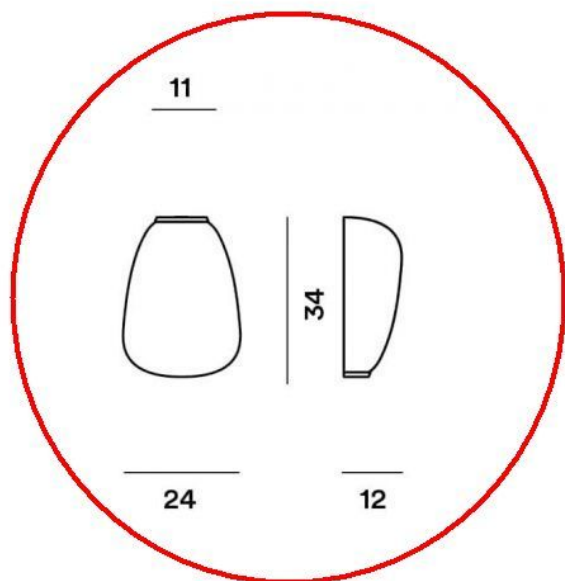

Foscarini

Rituals Parete Semi 1 Replacement Glass

Technical details

Land van herkomst	 Italië
Fabrikant	Foscarini
materiaal	glas
kleur	wit
Diepte in cm	12
Dimensions	H 34 cm B 24 cm

Omschrijving

This Foscarini original replacement part replaces the existing mouth-blown glass of the Foscarini Rituals Parete Semi 1 wall lamp. The original replacement glass is available in satin white. This replacement glass is 34 cm high, 24 cm wide and has a depth of 12 cm.