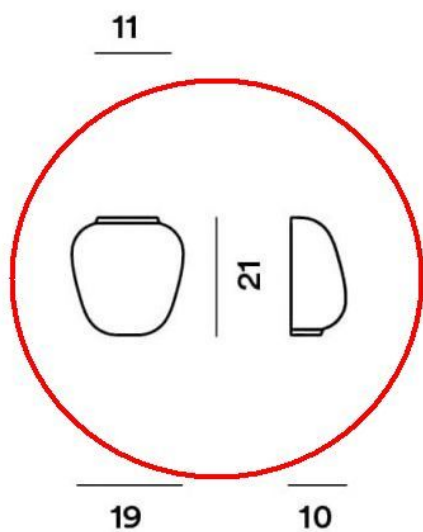

Foscarini

Rituals Parete Semi 3 Replacement Glass

Technical details

Land van herkomst	 Italië
Fabrikant	Foscarini
materiaal	glas
kleur	wit
Diepte in cm	10
Dimensions	H 21 cm B 19 cm

Omschrijving

This Foscarini original replacement part replaces the existing mouth-blown glass of the Foscarini Rituals Parete Semi 3 wall lamp. The original replacement glass is available in satin white. This replacement glass is 21 cm high, 19 cm wide and has a depth of 10 cm.