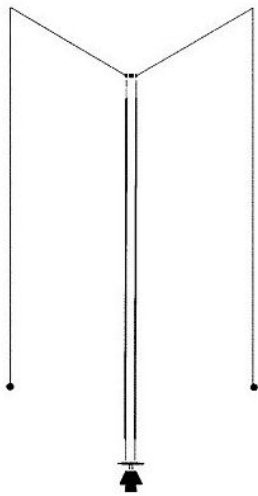

## YAYAHO Element 5 Replacement Bottom Shade

### Omschrijving

The Ingo Maurer YaYaHo element 5 Replacement Bottom Shade is a replacement for element 5. The shade consists of two parts. This is the bottom shade which is made of white porcelain.