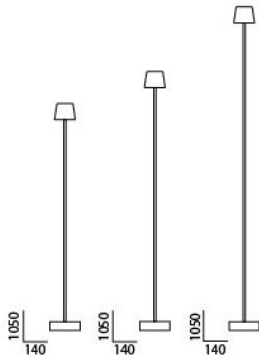

Anta

Cut replacement Cord transformer with slide control black

Technical details

Land van herkomst	 Duitsland
Fabrikant	Anta
Wattage	20 - 60 W

Omschrijving

The Anta Cut replacement Cord transformer black is suitable for all halogen floor and table lamps of the Cut series from Anta. This Cord transformer is supplied with a sliding control.

220 - 240 V, 12V, 50/60 Hz, 20 - 60 W, tc=70 Grad Celsius, In=260mA