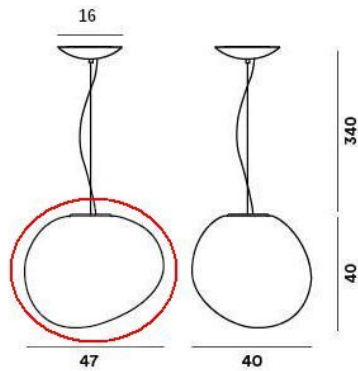

Foscarini

Gregg Sospensione Grande LED Replacement Glass

Technical details

Land van herkomst	 Italië
Fabrikant	Foscarini
materiaal	glas
kleur	wit
Dimensions	H 40 cm B 40 cm L 47 cm

Omschrijving

This Foscarini Gregg replacement glass in white satin is an original replacement glass suitable for the Foscarini Gregg Sospensione Grande LED pendant lamp and the Foscarini Gregg Tavolo Grande table lamp.