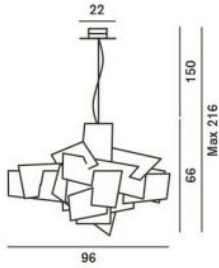

Foscarini

Big Bang Sospensione replacement diffuser

surface

- rood
- wit

Technical details

Land van herkomst	 Italië
Fabrikant	Foscarini
materiaal	glas

Omschrijving

This Foscarini replacement diffuser is suitable for the Big Bang Sospensione pendant lamp. The Foscarini Big Bang Sospensione replacement diffusers consist of a complete set of diffusers/metacrylic plates for the 96cm x 66cm lights. The colours white and red are available.