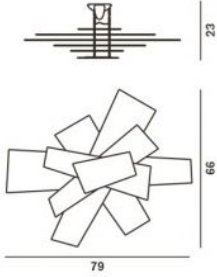

Foscarini

Big Bang Parete Soffitto - Spare Diffuser

Oberfläche

- wit
- rood

Technical details

Land van herkomst	 Italië
Fabrikant	Foscarini
Wattage	5,4 W
Dimensions	B 66 cm L 79 cm

Omschrijving

The Foscarini Big Bang Soffitto Parete replacement diffuser consists of a complete set of diffusers / plates of methacrylate. The size of the complete light is 79cm x 66cm. The set is available in white.