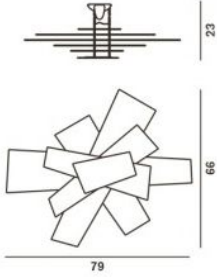

Foscarini

Big Bang Parete Soffitto - Spare Diffuser

Oberfläche

- rood
- wit

Technical details

Land van herkomst	 Italië
Fabrikant	Foscarini
Wattage	5,4 W
Dimensions	B 66 cm L 79 cm

Omschrijving

The Foscarini Big Bang Soffitto Parete replacement diffuser consists of a complete set of diffusers / plates of methacrylate. The size of the complete light is 79cm x 66cm. The set is available in white.