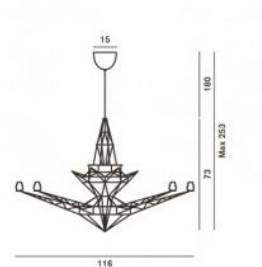

Foscarini

Lightweight Sospensione Replacement diffuser

Technical details

Land van herkomst	 Italië
Fabrikant	Foscarini
Ontwerper	Tom Dixon
materiaal	glas

Omschrijving

The Foscarini Lightweight Sospensione Original replacement diffuser in white surrounds one light source of the Lightweight pendant lamp and reduces the glare of the emitted light.