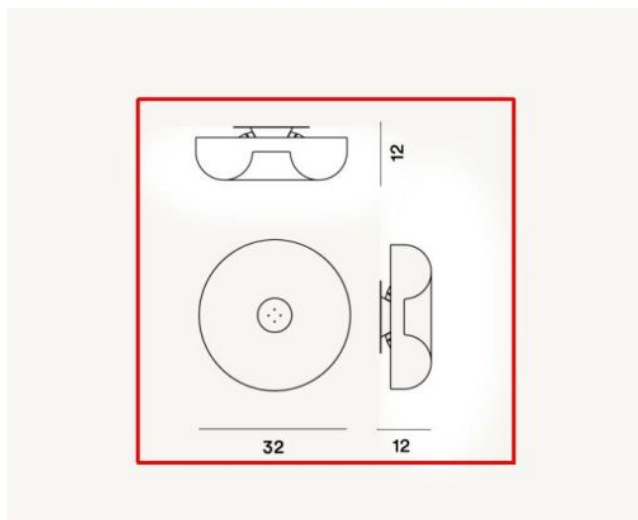

Foscarini

Circus Piccola Soffitto Replacement Glass

Technical details

Land van herkomst	 Italië
Fabrikant	Foscarini
materiaal	glas
oppervlak	wit
Diameter in cm	32
Dimensions	H 12 cm Ø 32 cm

Omschrijving

This Foscarini original replacement glass is a spare part of the for the Foscarini Circus Piccola Soffitto wall/ceiling lamp. The replacement glass has a diameter of 32 cm and is 12 cm high. The replacement glass is available in white.