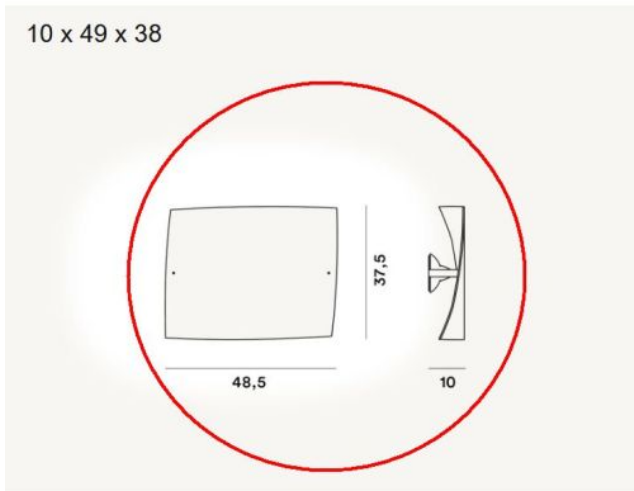

Foscarini

Folio Grande - Replacement Glass

Technical details

Land van herkomst	 Italië
Fabrikant	Foscarini
materiaal	glas
diffuser kleur	wit
Diepte in cm	10
Dimensions	H 38 cm B 49 cm

Omschrijving

This Foscarini original spare part replaces the existing glass of both the Foscarini Folio Grande wall light and the Foscarini Folio Grande ceiling light. The hand-blown glass is available in white. This replacement glass is 49 cm wide, 38 cm high and 10 cm deep.